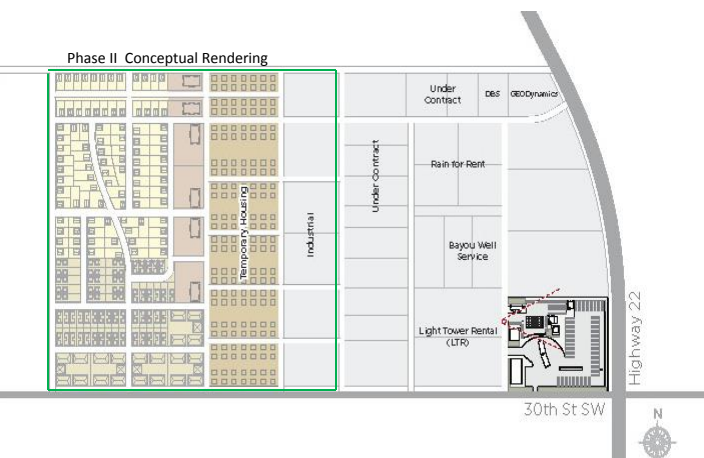

Brian Hymel 801-381-7033
www.dunncountyproperties.com