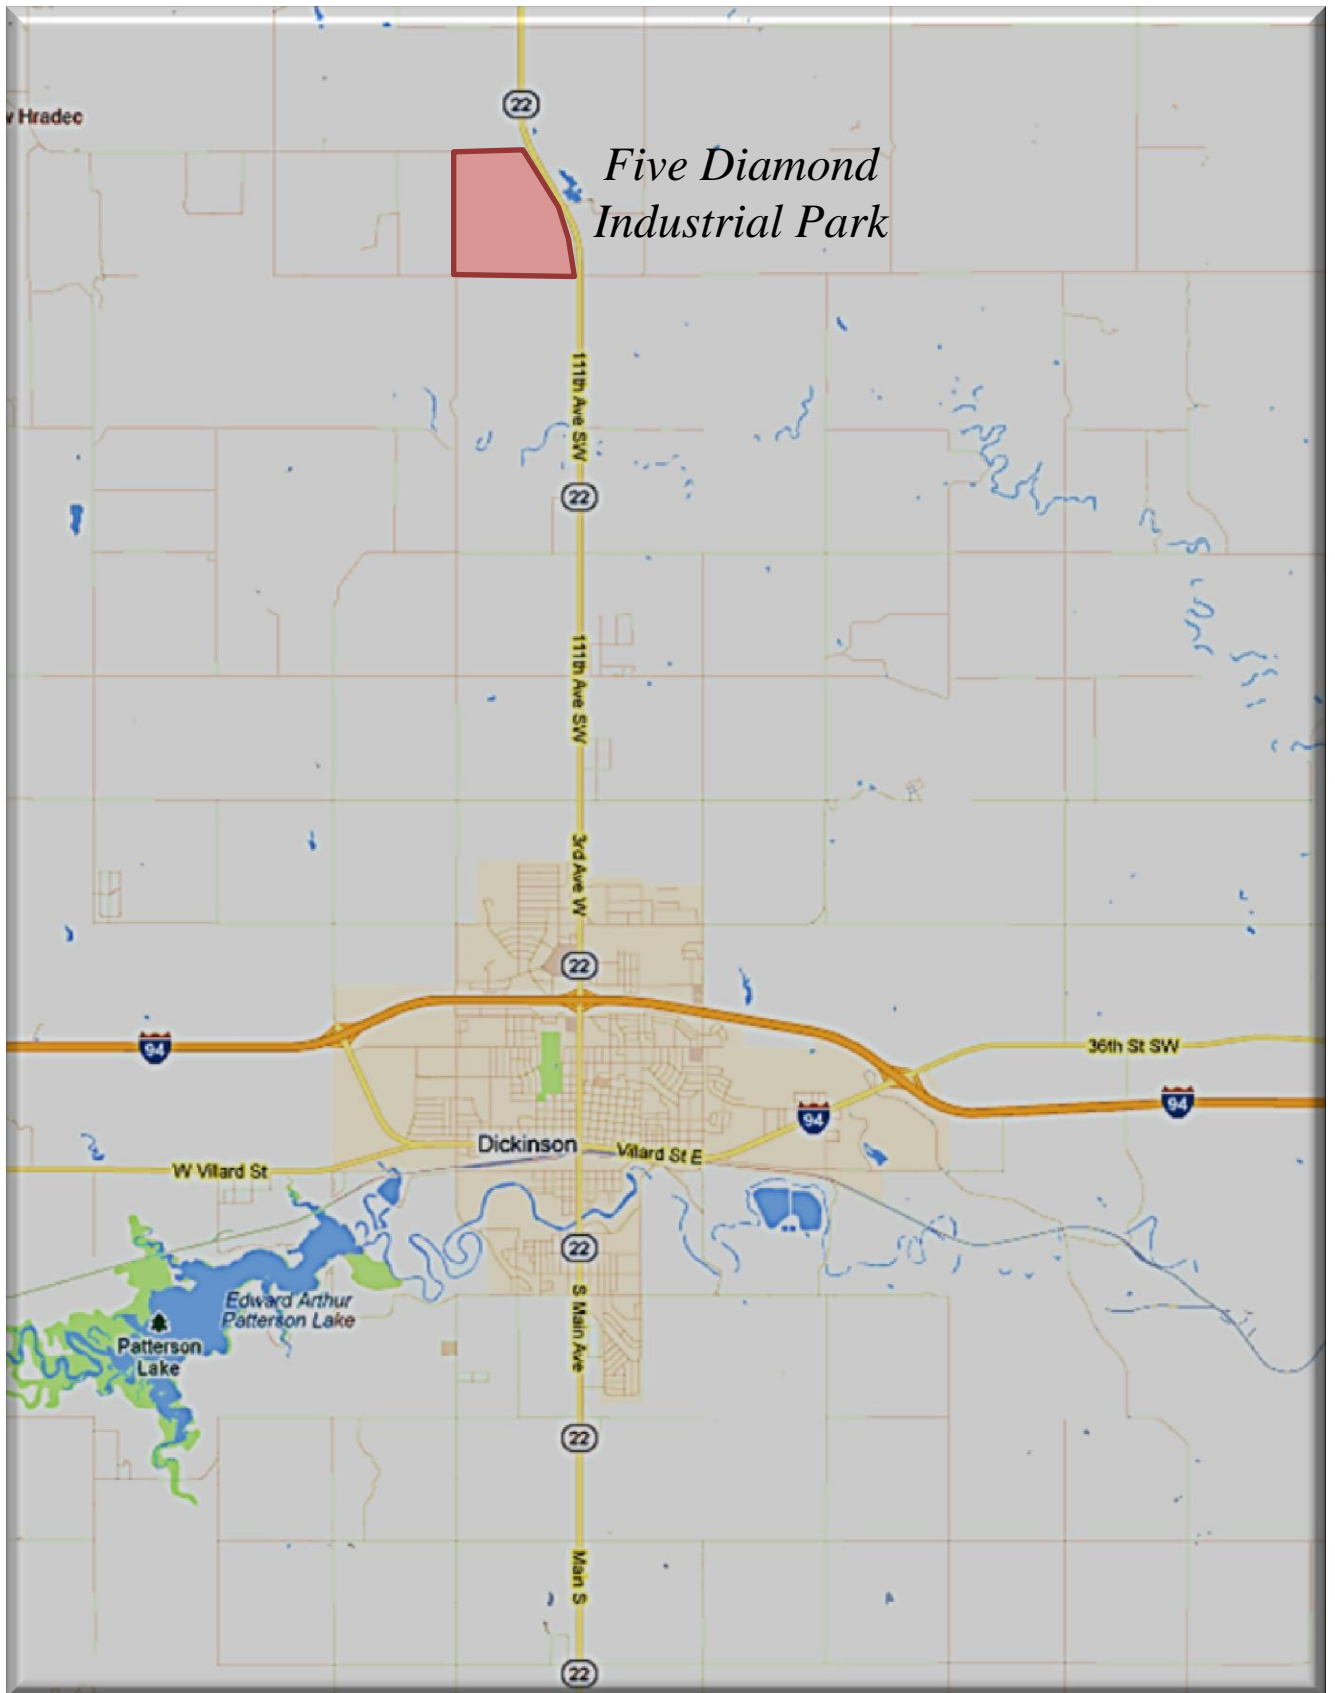

FIVE DIAMOND INDUSTRIAL PARK

Truck Stop Location

Amazing Truck Stop site. 15.25 acres located directly on HWY 22 & 30th ST SW in the Five Diamond Industrial Park; a class A Industrial Park in Dickinson, ND.

Companies in the park include:

Light Tower Rentals - GEO Dynamics - Rain-For-Rent - Bayou Well Services - DBS Energy

Brian Hymel 801-381-7033
www.dunncountyproperties.com

Five Diamond Industrial Park Area Map