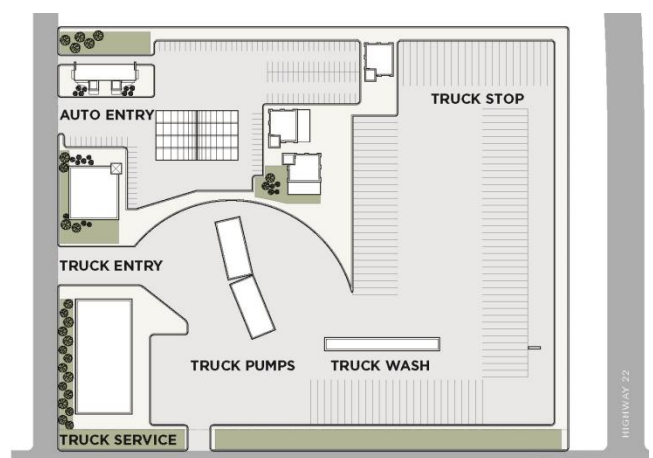

Brian Hymel 801-381-7033
www.dunncountyproperties.com